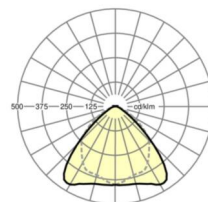

CHARACTERISTICS

Order number	19510006010
EAN number	4020863425785
Commodity code	94051190
Certification mark	IP 20, Protection class I, ENEC10 VDE, F, HACCP DIN10500/Food/IFS-application-related suitability/BRC, Indoor, CE
Impact resistance (IK rating)	IK03 (-20°C bis 35°C)
Ambient temperatur	ta -20°C to 35°C
Special properties	Ready for IoT
Warranty period	5 years
State funding programs	BEG - Federal funding for efficient buildings (valid only for Germany)

ELECTRICAL ENGINEERING

Controller	Electronic driver DALI2 (1 pcs.)
System output	24W
Mains voltage	230V/50Hz
Circuit breakers (inrush current)	13 pieces/B10, 24 pieces/B16, 25 pieces/C10, 40 pieces/C16
Energy efficiency class/light source	B

LIGHTING TECHNOLOGY

Placement	LED, Colour rendering/Light colour CRI ≥ 80 / 4000K
Colour tolerance (MacAdam)	3SDCM
Nominal luminous flux	4595lm
LED service life	50000h L80/B10 (Tq 35°C), 70000h L80/B50 (Tq 35°C), 100000h L80/B50 (Tq 30°C)
Luminaire luminous efficiency	193lm/W
Beam angle	95° (C0) / 95° (C90)
UGR lat./long.	20.7 / 22.1

MECHANICS

Housing colour	traffic white RAL 9016
Dimensions (LxWxDxH)	1531mm x 55mm x 37mm
Weight (net)	1.65kg
Type of installation	Mounting rail system installation, Light structure

Dimensions

L	1531 mm	Length
B	55 mm	Width
H	37 mm	Height

DEEP-LINK

<https://www.regiolux.de/en/article/19510006010>

Reference	LED 4000lm 840
ηLB	100 %
Φ ↓/↑	98 % / 2 %
UGR lat./long.	20.7 / 22.1